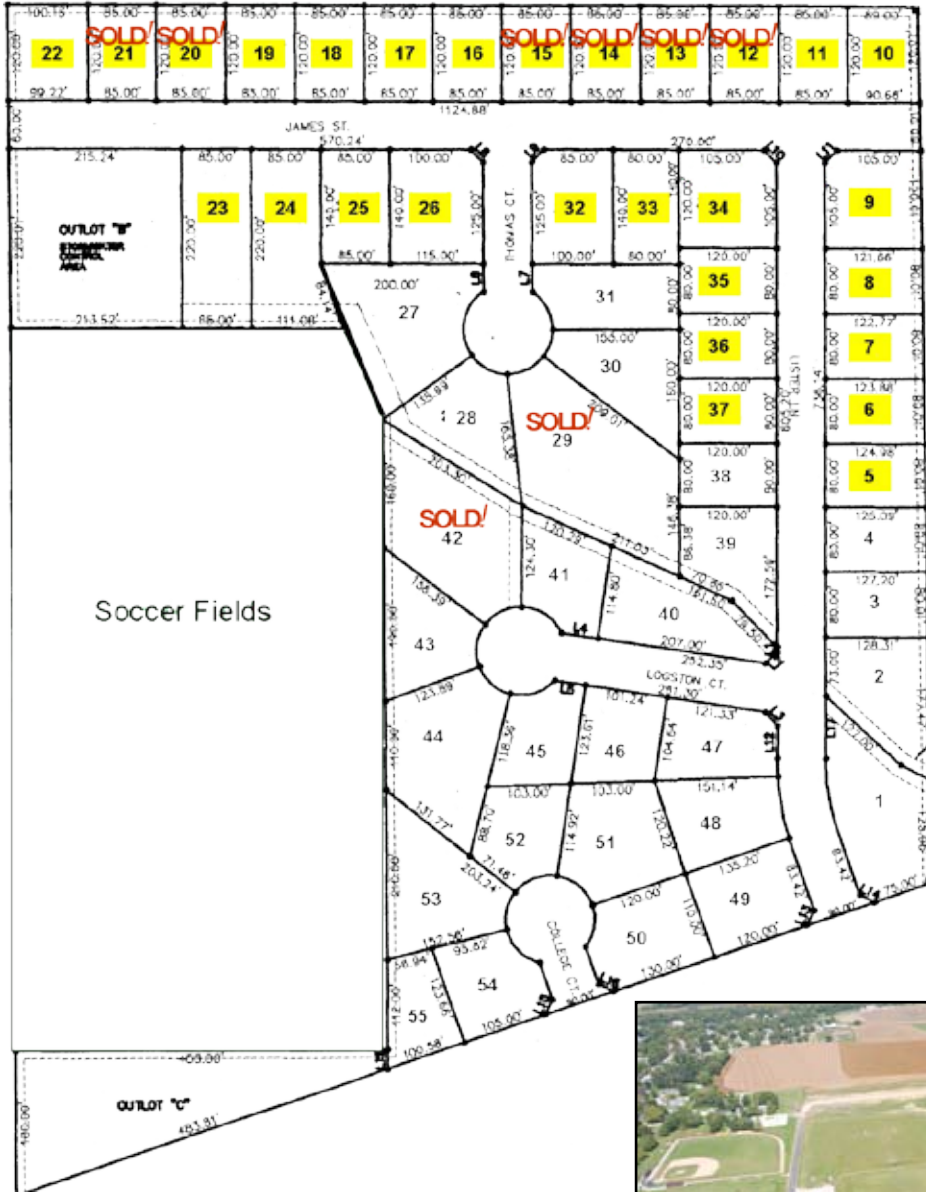

CHUCK STALEY

Your Real Estate Professional

College Park

East Reagan Drive * Eureka, Illinois

Yellow highlighted lots are zoned multi-family.

Visit my website - www.chuckstaley.net

I am proud to serve you please e-mail me at chuck@chuckstaley.net or call me at 309-369-3963